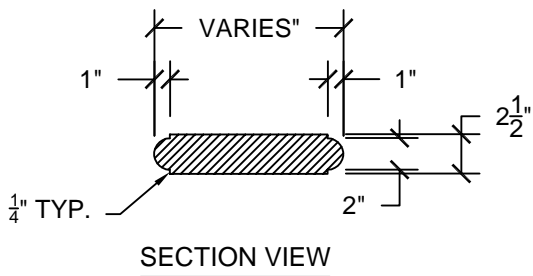

TOP VIEW

INTERSECTING WALL DETAIL

**Stepstone, Inc.**
17025 SOUTH MAIN STREET
GARDENA, CA 90248

DRAWN BY:
FERNANDO C.
DATE:
11-17-2011
SCALE:
N/A

DRAWING TITLE:
INTERSECTING DETAIL
CHECKED BY:

REV. #:
R1
SHEET #:
1 of 1