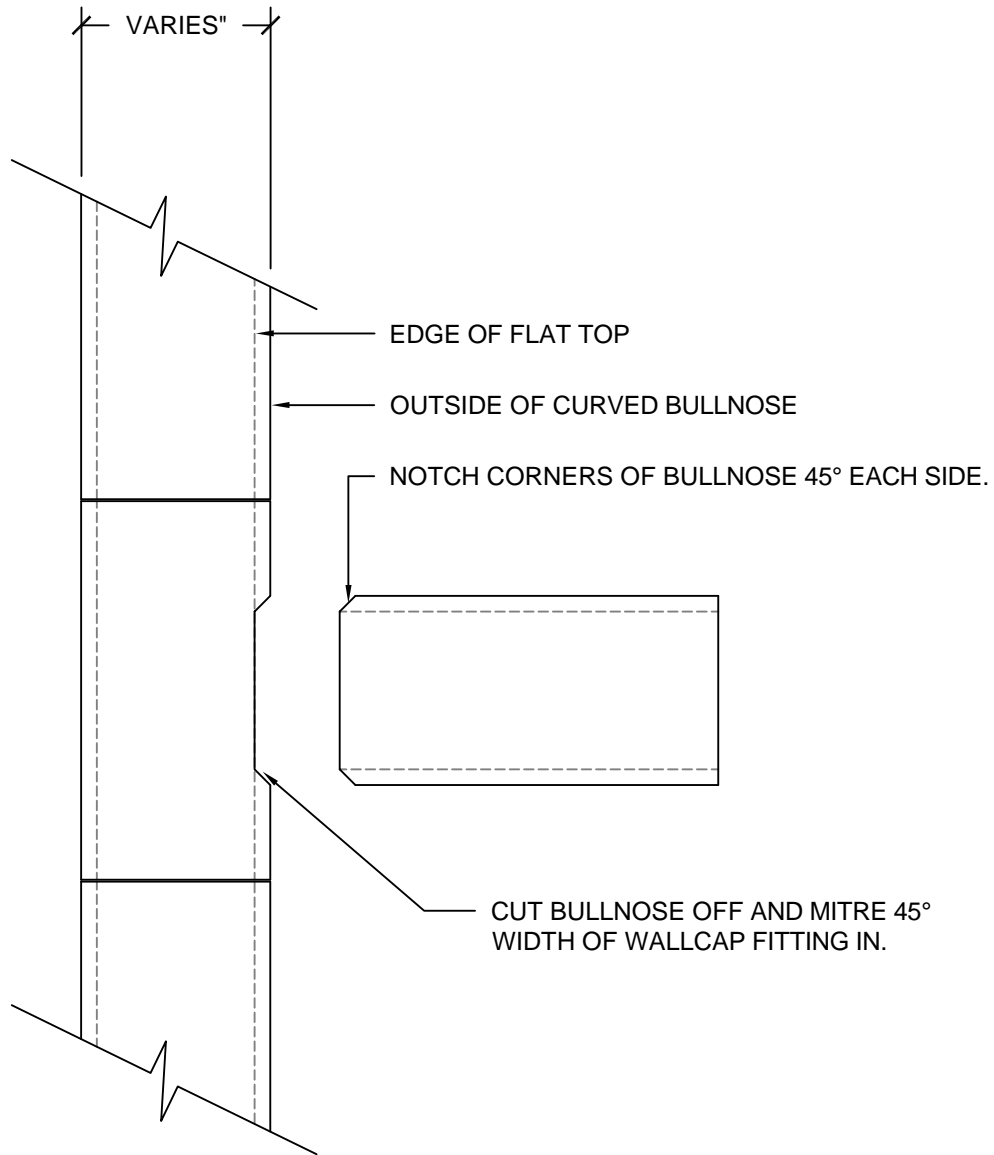

TOP VIEW

INTERSECTING WALL DETAIL

**Stepstone, Inc.**
17025 SOUTH MAIN STREET
GARDENA, CA 90248

DRAWN BY:
FERNANDO C.
DATE:
11-17-2011
SCALE:
N/A

DRAWING TITLE:
INTERSECTING DETAIL
CHECKED BY:

REV. #:
R1
SHEET #:
1 of 1